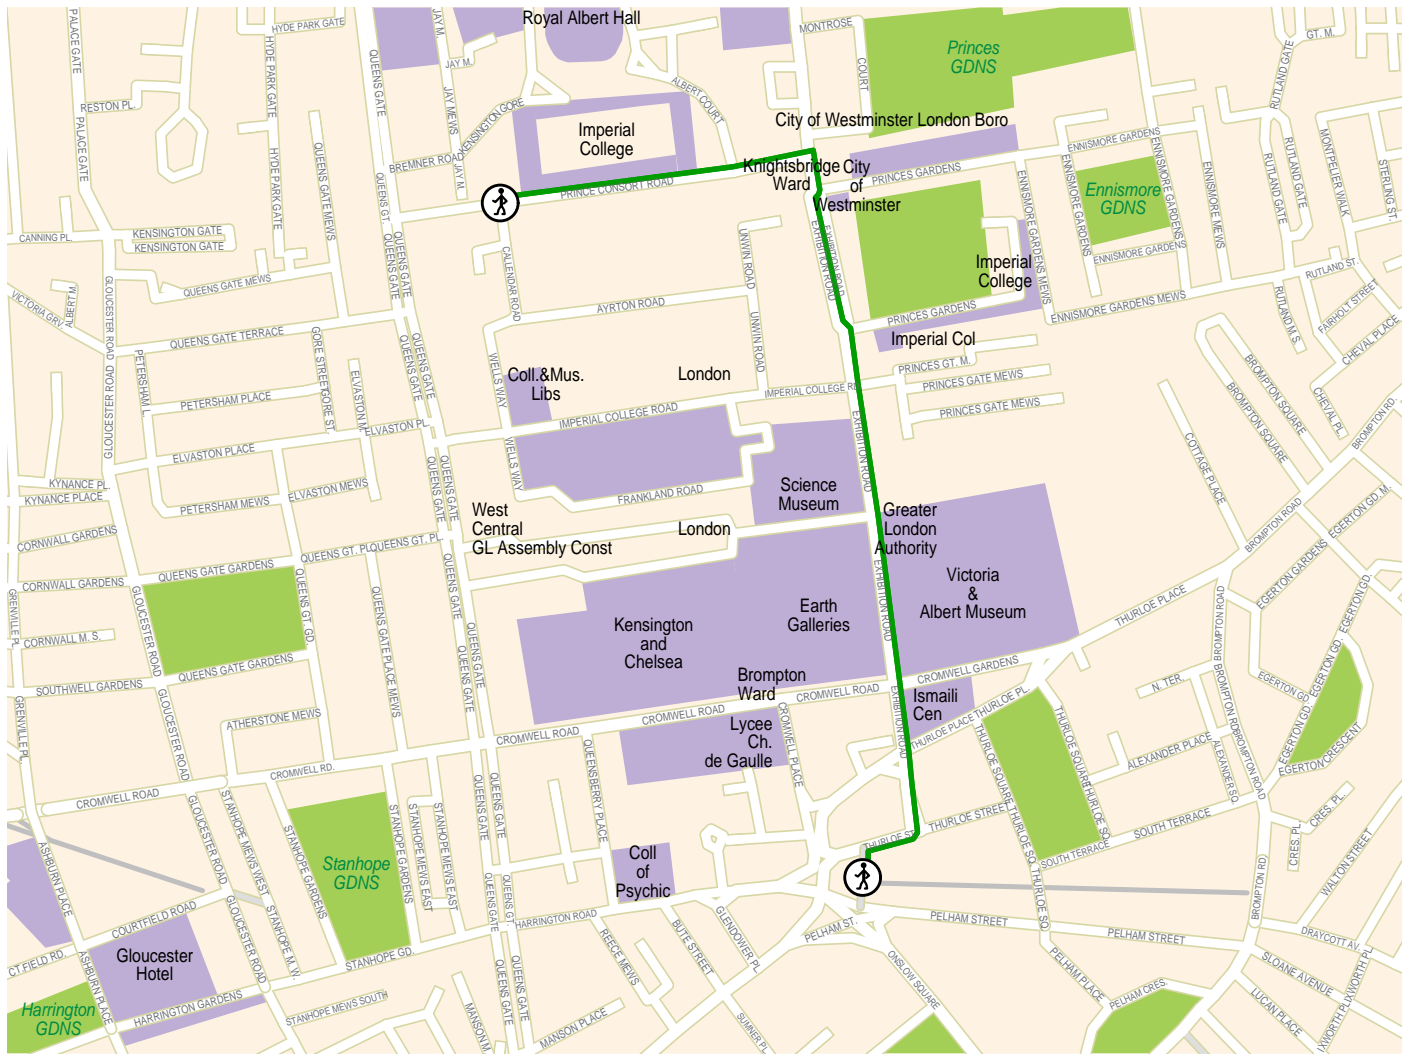

Suggested Path from London South Kensington Station Arcade (middle) to London Prince Consort Road / Callendar Road.

map&guide © PTV AG

- Walk
- Departure with walk
- Arrival with walk

1.		From London South Kensington Station Arcade (middle).		
2.		South Kensington Station Arcade	30 m	
3.	↘	Turn Right Into	Thurloe Street	50 m 80 m
4.	↙	Turn Left Into	Exhibition Road	0.6 km 0.7 km
5.	↙	Turn Left Into	Prince Consort Road	280 m 1.0 km
6.		Arrive at London Prince Consort Road / Callendar Road.		