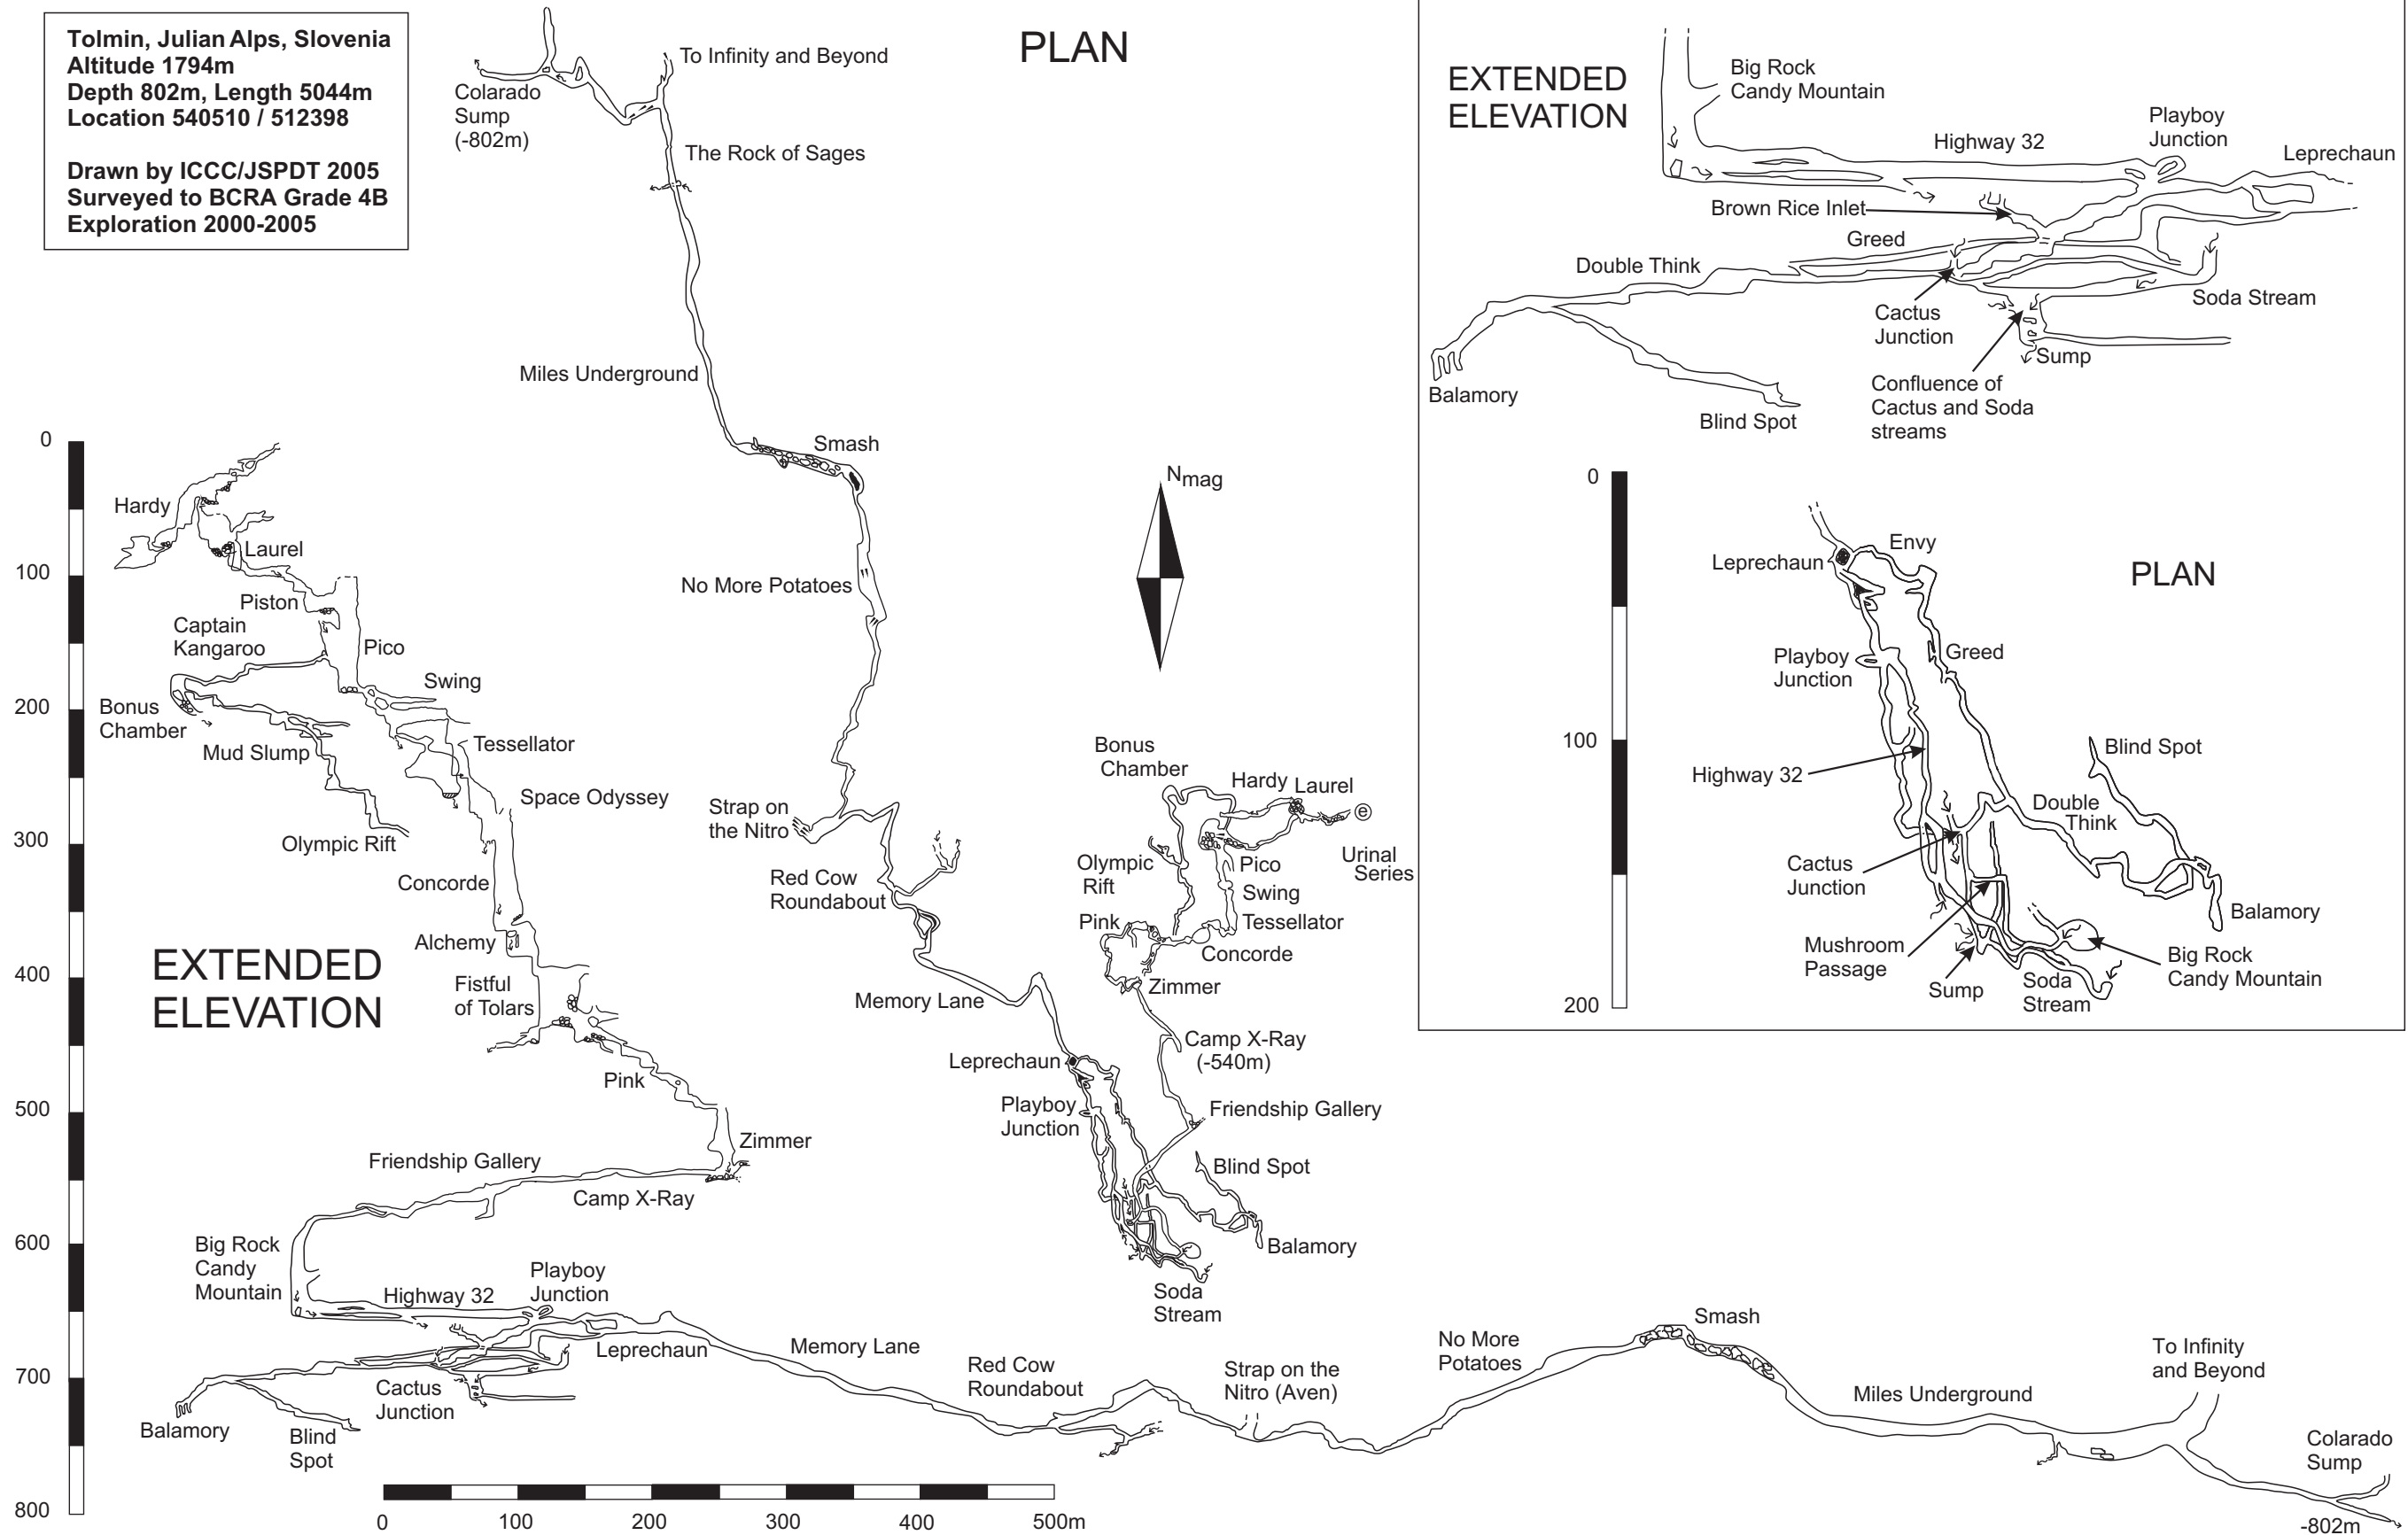

Gardeners' World

Tolmin, Julian Alps, Slovenia
 Altitude 1794m
 Depth 802m, Length 5044m
 Location 540510 / 512398

Drawn by ICCG/JSPDT 2005
 Surveyed to BCRA Grade 4B
 Exploration 2000-2005

DETAIL VIEW AROUND CACTUS JUNCTION