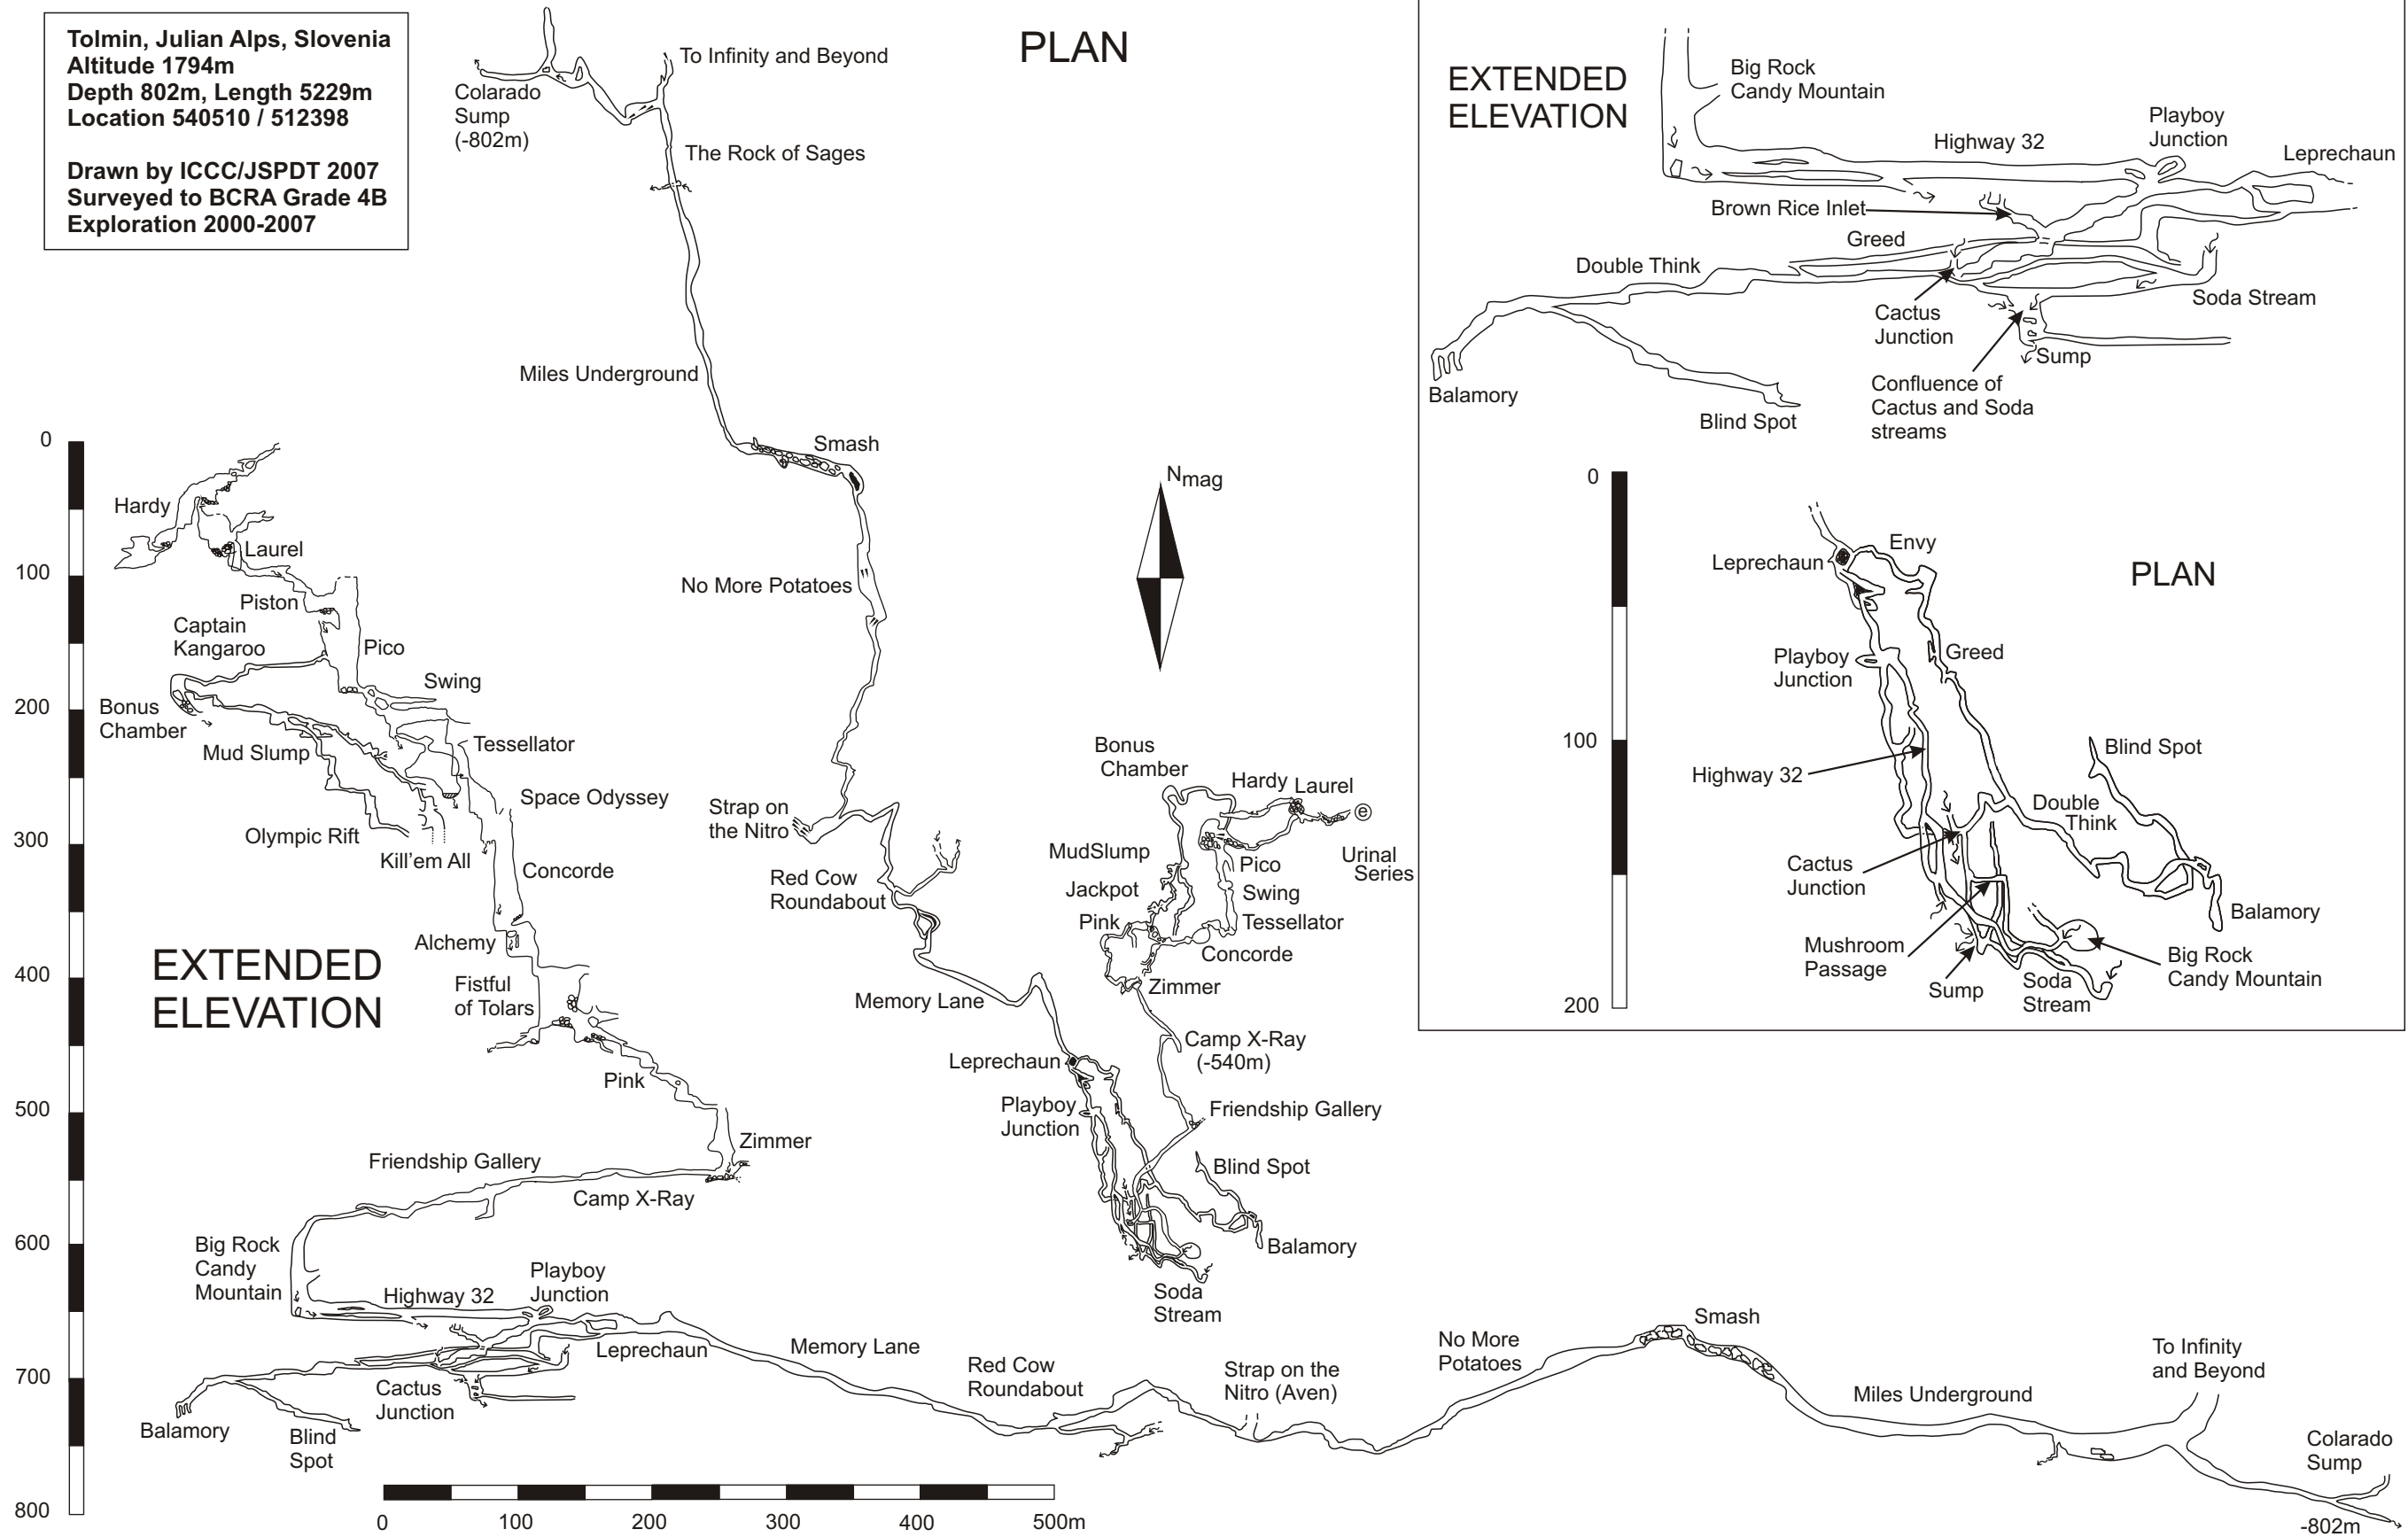

Gardeners' World

Tolmin, Julian Alps, Slovenia
 Altitude 1794m
 Depth 802m, Length 5229m
 Location 540510 / 512398

Drawn by ICCG/JSPDT 2007
 Surveyed to BCRA Grade 4B
 Exploration 2000-2007

PLAN

DETAIL VIEW AROUND CACTUS JUNCTION

EXTENDED ELEVATION

PLAN

EXTENDED ELEVATION