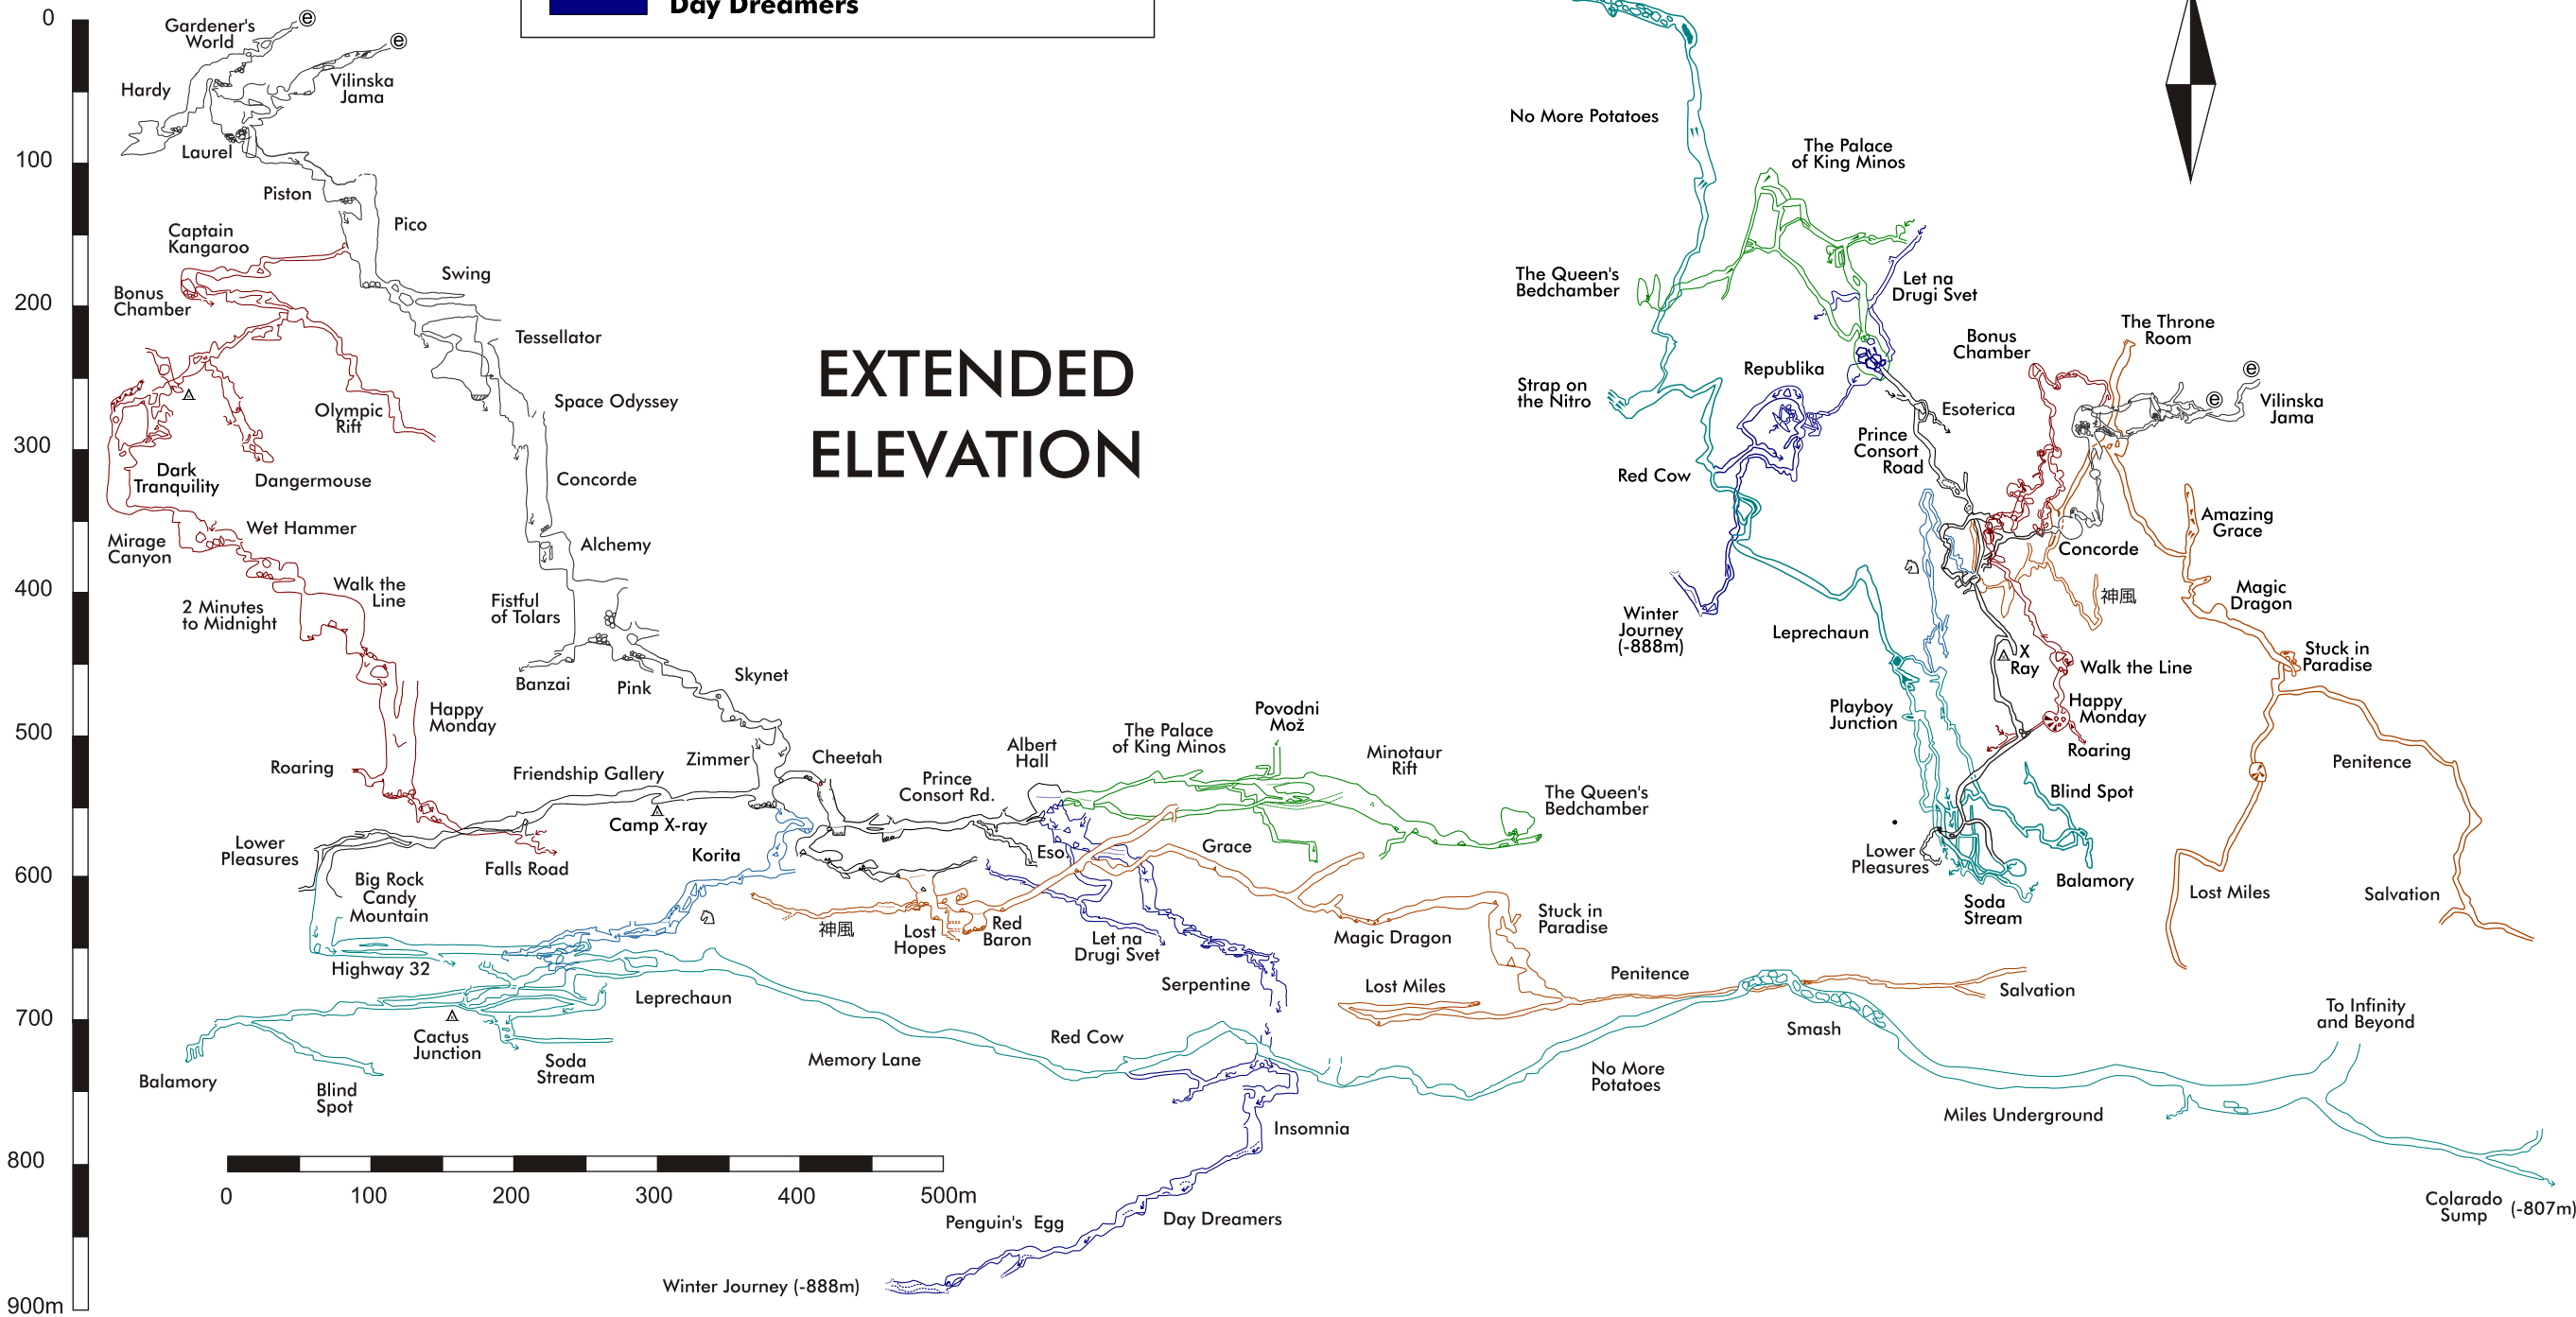

# VRTNARIJA

**Tolmin, Julian Alps, Slovenia**  
**Altitude 1794m**  
**Depth 888m, Length 11025m**  
**Location 540510 / 512398**  
**Drawn by ICCC/JSPDT 2011**  
**Surveyed to BCRA Grade 4-5B**  
**Exploration 2000-2011**

- Entrance Series to Fistful**
- Captain Kangaroo**
- Friendship Gallery / Consort**
- Palace of King Minos**
- Tolminska Korita**
- Kamikaze / Stuck in Paradise**
- The Serpentine / Let na Drugi Svet**
- Deep 2003/2004 Extensions**
- Day Dreamers**

## EXTENDED ELEVATION

## PLAN