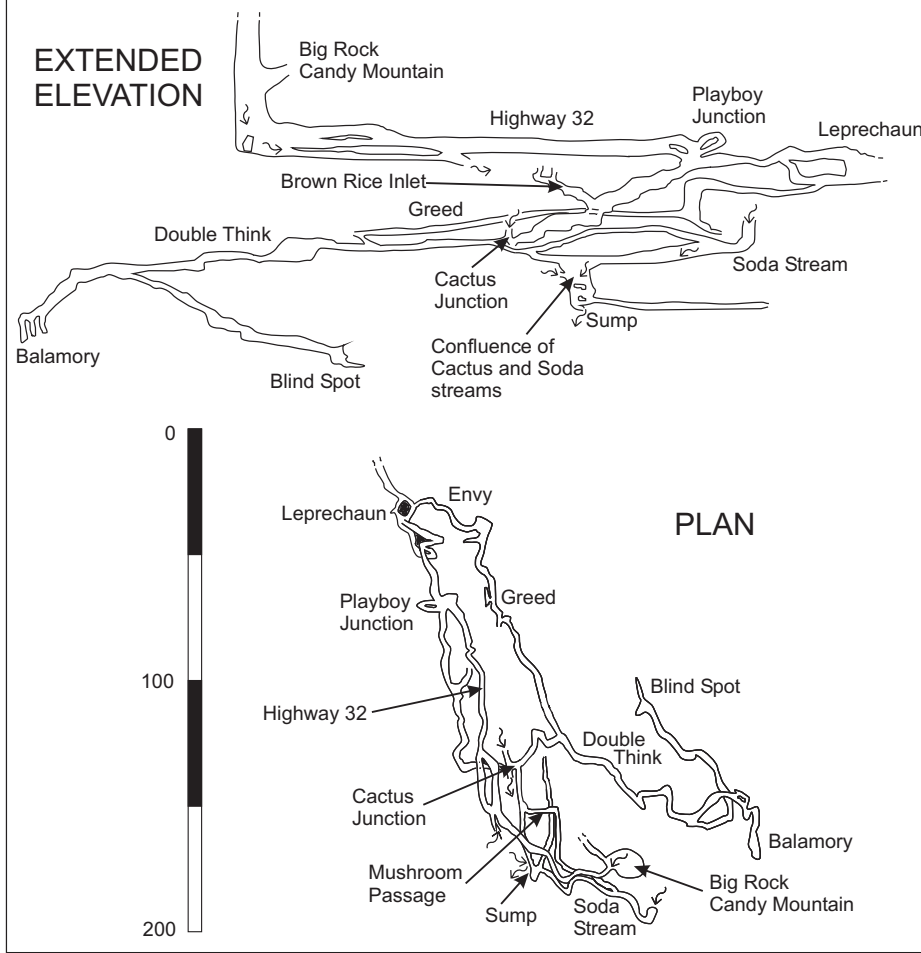

Gardeners' World

Tolmin, Julian Alps, Slovenia
 Altitude 1794m
 Depth 802m, Length 4580m
 Location 540510 / 512398

Drawn by ICCC/JSPDT 2004
 Surveyed to BCRA Grade 4B
 Exploration 2001-2004

PLAN

DETAIL VIEW AROUND CACTUS JUNCTION

EXTENDED ELEVATION

PLAN

-802m