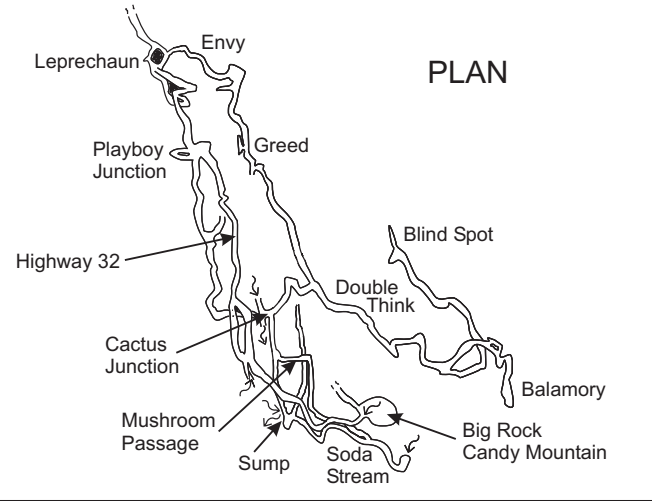

Gardeners' World

Tolmin, Julian Alps, Slovenia
 Altitude 1794m
 Depth 802m, Length 4580m
 Location 540510 / 512398

Drawn by ICCC/JSPDT 2004
 Surveyed to BCRA Grade 4B
 Exploration 2001-2004

PLAN

DETAIL VIEW AROUND CACTUS JUNCTION

EXTENDED ELEVATION

PLAN

-802m